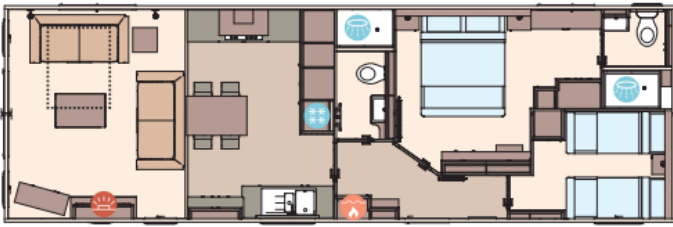

## Grundriss

The Ambleside 40ft x 13ft x 2 bedroom

The Ambleside Premier 40ft x 14ft x 2 bedroom

The Ambleside 41ft x 13ft x 3 bedroom

The Ambleside Premier 41ft x 14ft x 3 bedroom

KEY:  Fire  Water heater  Shower  Fridge/Freezer  Front pull out bed