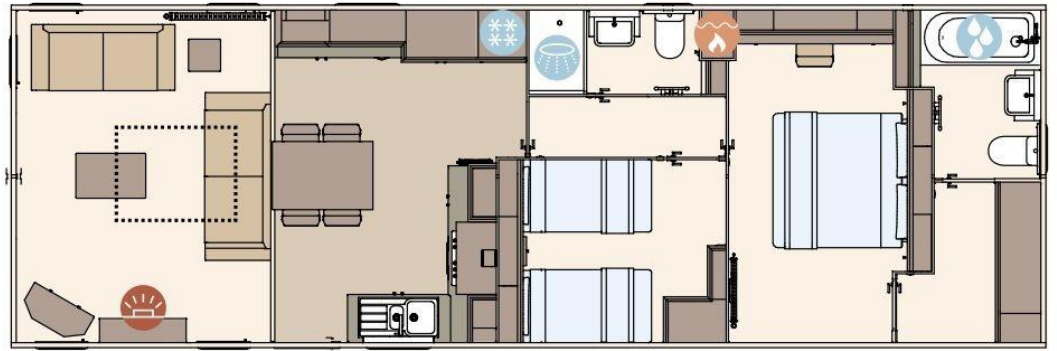

Grundriss

The Beaumont 42ft x 14ft x 2 bedroom

KEY:

-  Fire
-  Water heater
-  Shower
-  Bath
-  Fridge/Freezer
-  Front pull out bed

The Beaumont 42ft x 14ft x 3 bedroom

Ausstattung des ABI Beaumont Residential

Über das Chalet

The Beaumont Residential

12.92 m x 4.31 m

42' x 14' / 2 slaapkamers

The Beaumont Residential

12.92 m x 4.31 m

42' x 14' / 3 slaapkamers

OPELVERCHECK